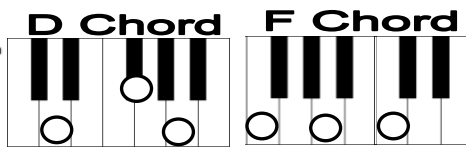

A B C D E F G_m b # dim

Joseph Smith's First Prayer

Chord progression: C G C

Oh, how love-ly was the morn-ing! Ra-diant beamed the sun a-bove.

Chord progression: C G D G

Bees were hum-ming, sweet birds sing-ing, Mu-sic ring-ing thru the grove,

Chord progression: G C G C

When with in the shad-y wood - land Jo-seph sought the God of love,

C F C G C
 E F G E C G E C B A B C C G E C E D C

When with - in the shad- y wood-land Jo-seph sought the God of love.