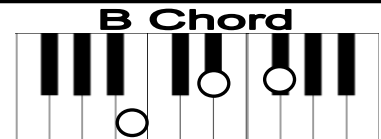

A B C D E F G_m b # dim

Joseph Smith's First Prayer

Chord progression: C G C

Oh, how love-ly was the morn-ing! Ra-diant beamed the sun a-bove.

Chord progression: C G D G

Bees were hum-ming, sweet birds sing-ing, Mu-sic ring-ing thru the grove,

Chord progression: G C G C

When with in the shad-y wood - land Jo-seph sought the God of love,

C F C G C
 E F G E C G E C B A B C C G E C E D C

When with - in the shad- y wood-land Jo-seph sought the God of love.