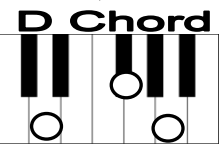

A B C D E F G_m b # dim

Joseph Smith's First Prayer

Chord progression: C G C

Oh, how love-ly was the morn-ing! Ra-diant beamed the sun a-bove.

Chord progression: C G D G

Bees were hum-ming, sweet birds sing-ing, Mu-sic ring-ing thru the grove,

Chord progression: G C G C

When with in the shad-y wood - land Jo-seph sought the God of love,

C F C G C
 E F G E C G E C B A B C C G E C E D C

When with - in the shad- y wood-land Jo-seph sought the God of love.