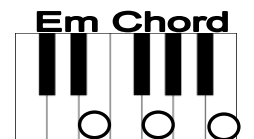

A B C D E F G_m b # dim

Joseph Smith's First Prayer

Chord progression: C G C

Oh, how love-ly was the morn-ing! Ra-diant beamed the sun a-bove.

Chord progression: C G D G

Bees were hum-ming, sweet birds sing-ing, Mu-sic ring-ing thru the grove,

Chord progression: G C G C

When with in the shad-y wood - land Jo-seph sought the God of love,

C F C G C
 E F G E C G E C B A B C C G E C E D C

When with - in the shad- y wood-land Jo-seph sought the God of love.