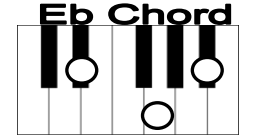

A B C D E F G_m b # dim

Joseph Smith's First Prayer

Chord progression: C G C

Oh, how love-ly was the morn-ing! Ra-diant beamed the sun a-bove.

Chord progression: C G D G

Bees were hum-ming, sweet birds sing-ing, Mu-sic ring-ing thru the grove,

Chord progression: G C G C

When with in the shad-y wood - land Jo-seph sought the God of love,

C F C G C
 E F G E C G E C B A B C C G E C E D C

When with - in the shad- y wood-land Jo-seph sought the God of love.