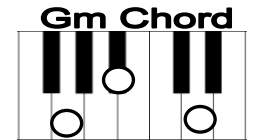

A B C D E F G_m b # dim

Joseph Smith's First Prayer

Chord progression: C G C

Oh, how love-ly was the morn-ing! Ra-diant beamed the sun a-bove.

Chord progression: C G D G

Bees were hum-ming, sweet birds sing-ing, Mu-sic ring-ing thru the grove,

Chord progression: G C G C

When with in the shad-y wood - land Jo-seph sought the God of love,

C F C G C
 E F G E C G E C B A B C C G E C E D C

When with - in the shad- y wood-land Jo-seph sought the God of love.