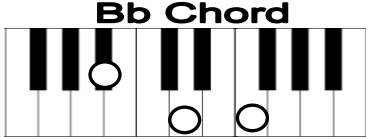

A B C D E F G_m b # dim

Joseph Smith's First Prayer

Chord progression: C G C

Oh, how love-ly was the morn-ing! Ra-diant beamed the sun a-bove.

Chord progression: C G D G

Bees were hum-ming, sweet birds sing-ing, Mu-sic ring-ing thru the grove,

Chord progression: G C G C

When with in the shad-y wood - land Jo-seph sought the God of love,

C F C G C
 E F G E C G E C B A B C C G E C E D C

When with - in the shad- y wood-land Jo-seph sought the God of love.