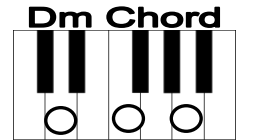

A B C D E F G_m b # dim

Joseph Smith's First Prayer

Chord progression: C G C

Oh, how love-ly was the morn-ing! Ra-diant beamed the sun a-bove.

Chord progression: C G D G

Bees were hum-ming, sweet birds sing-ing, Mu-sic ring-ing thru the grove,

Chord progression: G C G C

When with in the shad-y wood - land Jo-seph sought the God of love,

C F C G C
 E F G E C G E C B A B C C G E C E D C

When with - in the shad- y wood-land Jo-seph sought the God of love.