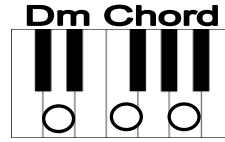

# Abide With Me!

Chord progression: C F G C F C

A -bide with me! Fast falls the e-ven- tide; The dark ness deep-ens,

Chord progression: G D G C F A Dm

Lord with me a - bide! When oth - er help - ers fail and com forts flee,