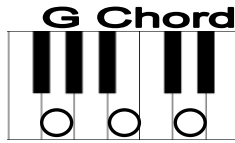

# Abide With Me!

Chord progression: C F G C F C

A -bide with me! Fast falls the e-ven- tide; The dark ness deep-ens,

Chord progression: G D G C F A Dm

Lord with me a - bide! When oth - er help - ers fail and com forts flee,