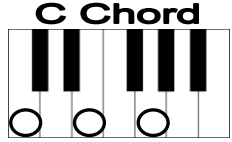

# Abide With Me!

Chord progression: C F G C F C

A -bide with me! Fast falls the e-ven- tide; The dark ness deep-ens,

Chord progression: G D G C F A Dm

Lord with me a - bide! When oth - er help - ers fail and com forts flee,