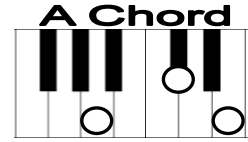

# Abide With Me!

Chord progression: C F G C F C

A -bide with me! Fast falls the e-ven- tide; The dark ness deep-ens,

Chord progression: G D G C F A Dm

Lord with me a - bide! When oth - er help - ers fail and com forts flee,