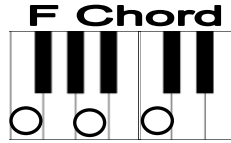

# Abide With Me!

Chord progression: C F G C F C

A -bide with me! Fast falls the e-ven- tide; The dark ness deep-ens,

Chord progression: G D G C F A Dm

Lord with me a - bide! When oth - er help - ers fail and com forts flee,